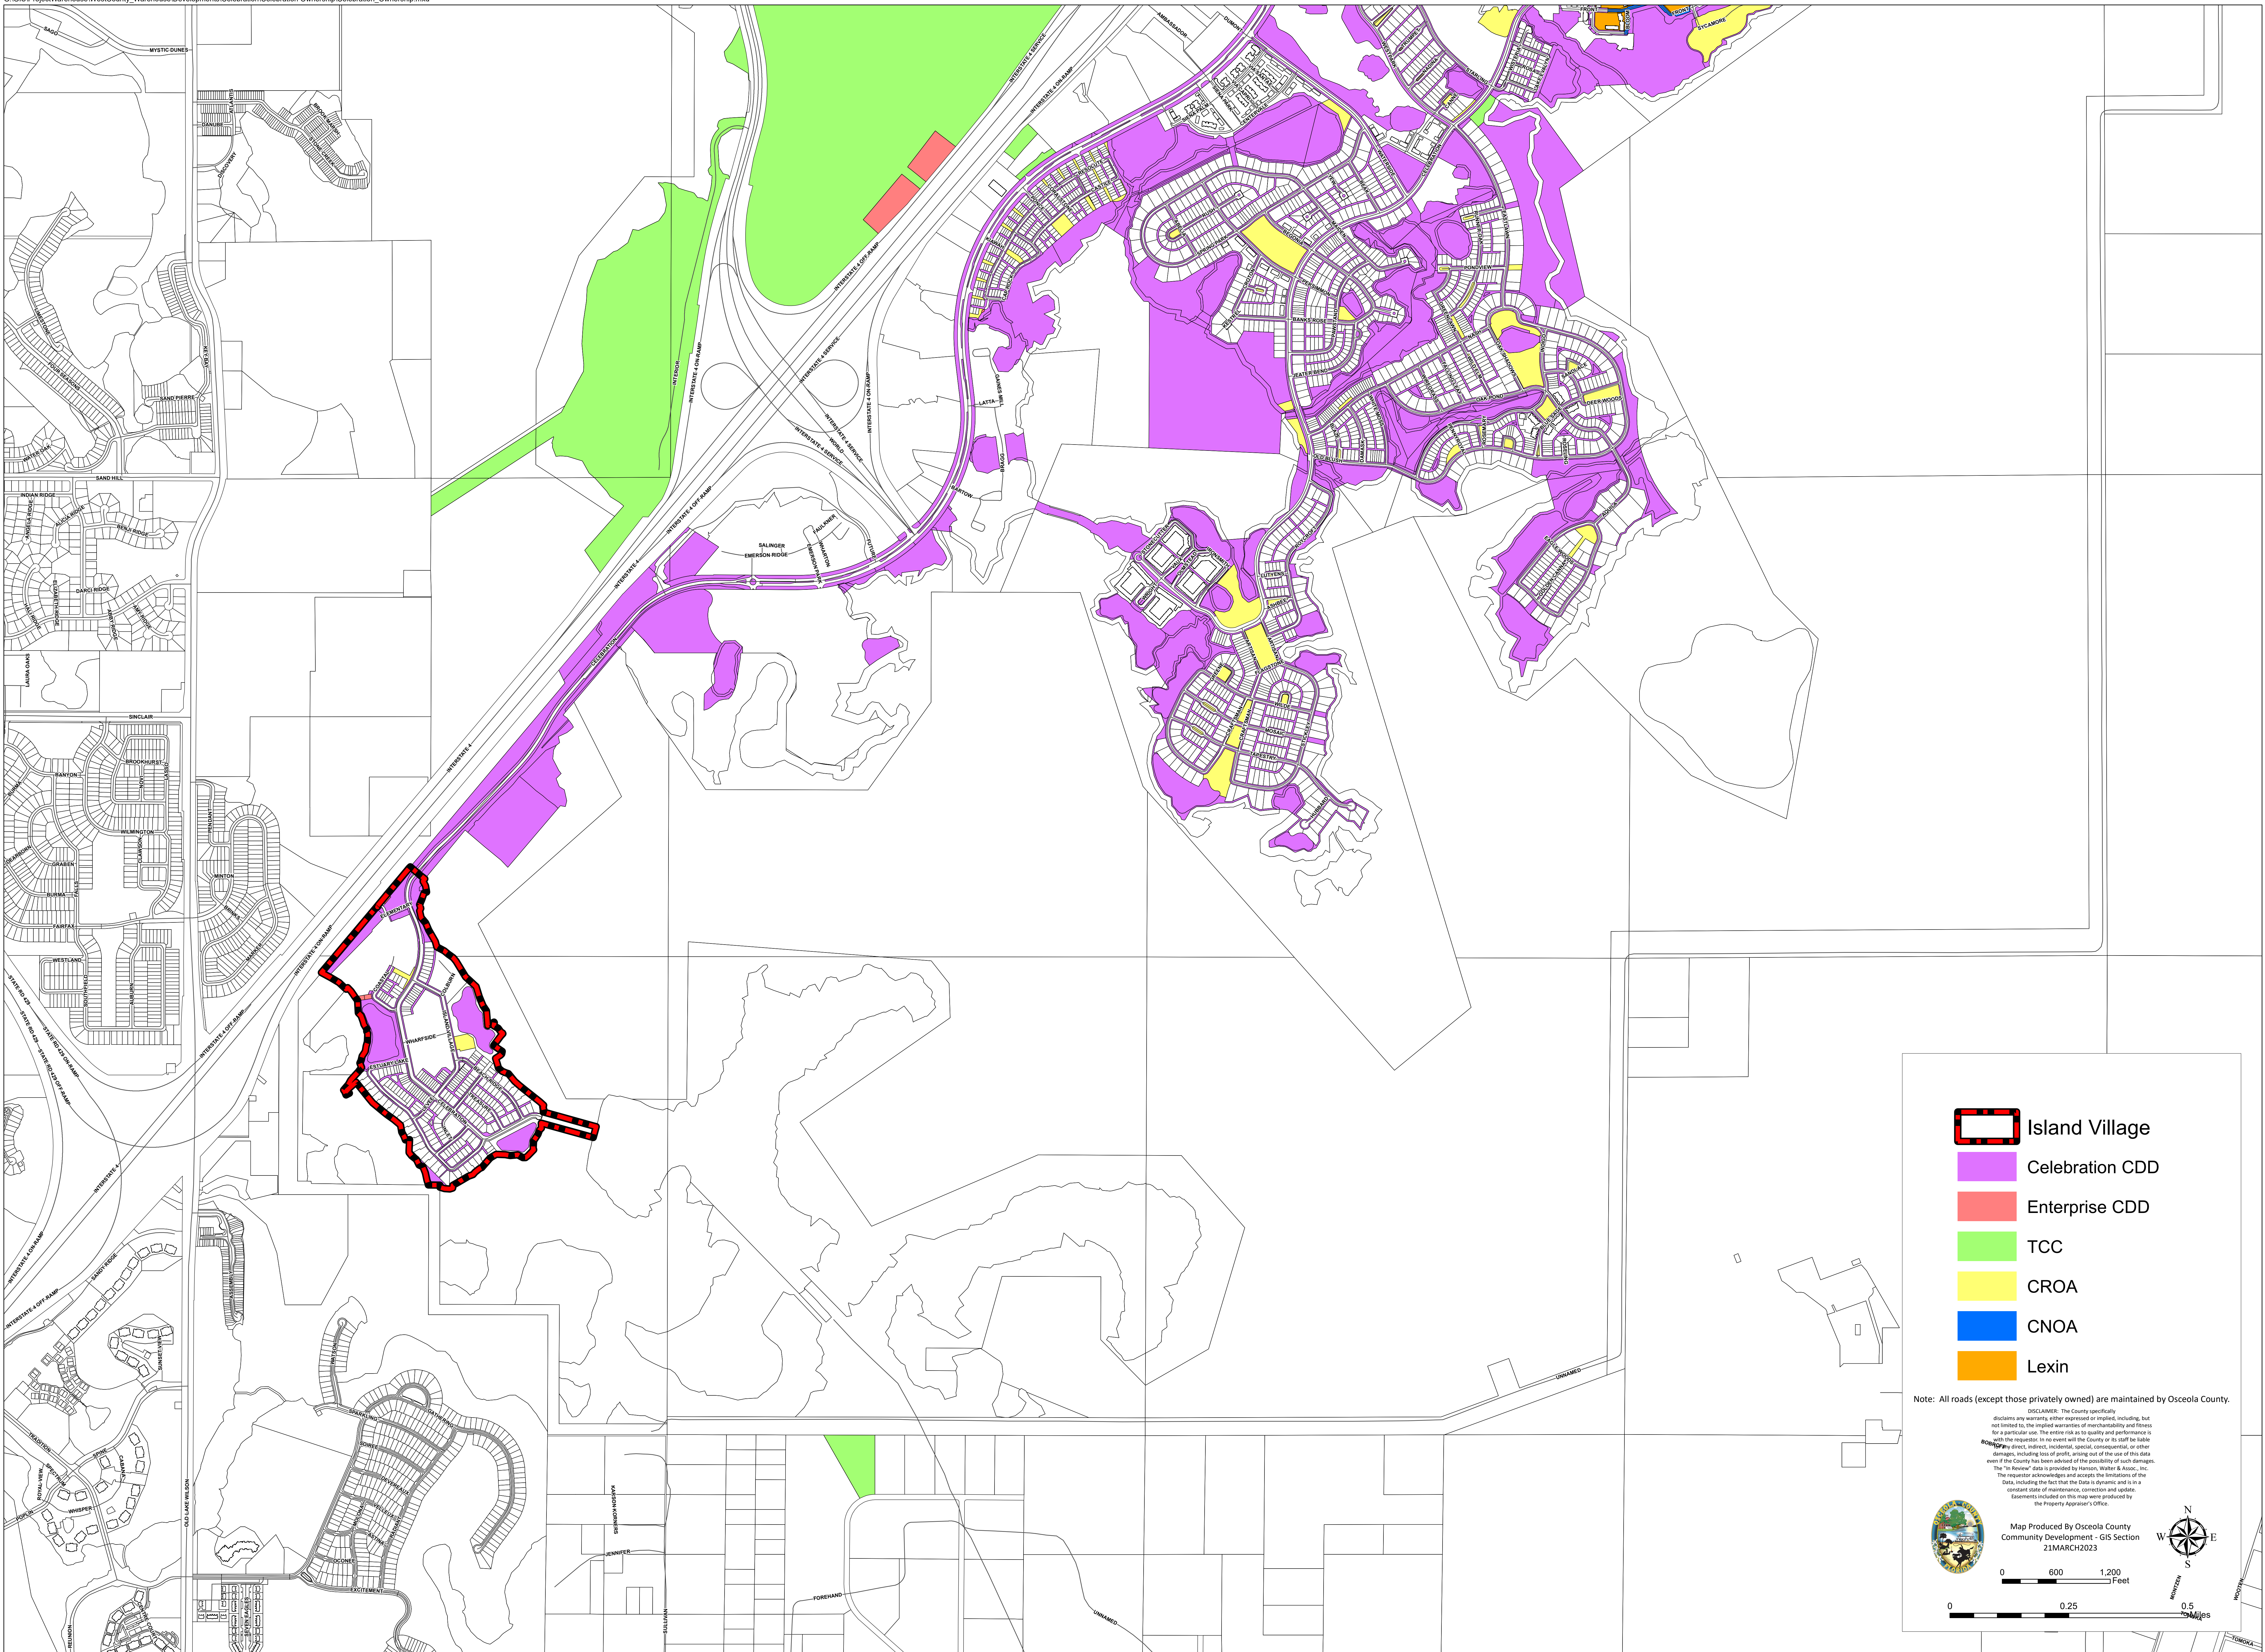

Celebration, Florida

- Island Village
- Celebration CDD
- Enterprise CDD
- TCC
- CROA
- CNOA
- Lexin

Note: All roads (except those privately owned) are maintained by Osceola County.

Map Produced By Osceola County
Community Development - GIS Section
21MARCH2023

0 600 1,200 Feet

0 0.25 0.5 Miles